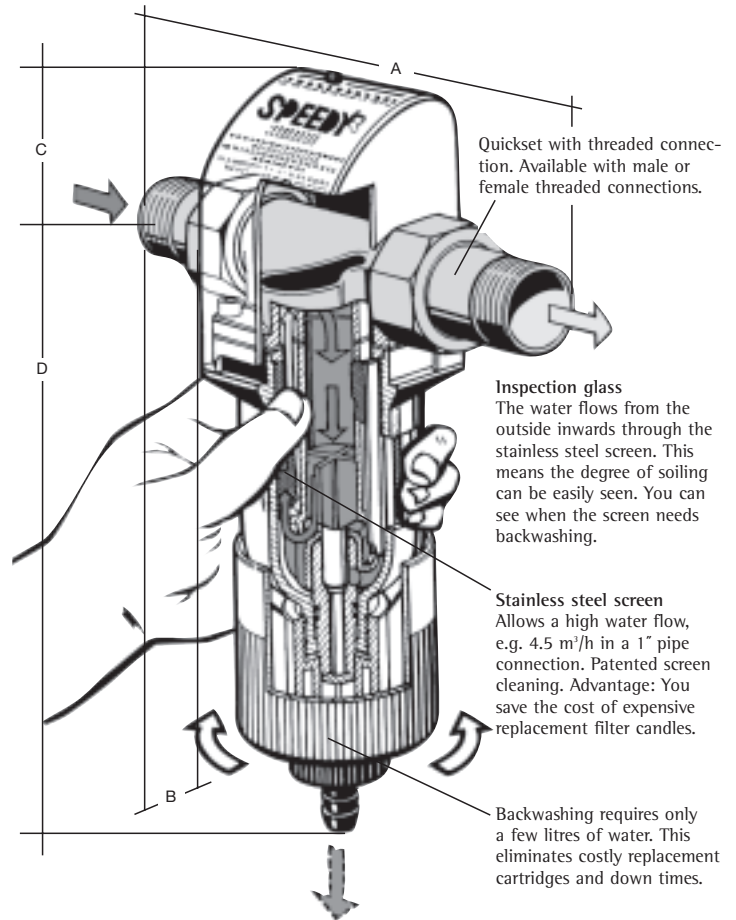

JUDO Quickset-E

We stock JUDO equipment:

Technical specifications

Pipe Connection, inches	3/4"	1"	1 1/4"
Water Flow rate up to US gpm	14.5	19.8	24.2
sieve size in mm	0.1	0.1	0.1
Maximum pressure, psi	232	232	232
Pressure loss in clean state, psi	2.9	2.9	2.9
Maximum water temperature Celsius/Fahrenheit	30/86	30/86	30/86
	mm/inches	mm/inches	mm/inches
Installation length (A)	180/7"	195/7 1/2"	230/9"
Depth (B)	40/1 1/2"	40/1 1/2"	40/1 1/2"
Height (C)	75/3"	75/3"	75/3"
Height (D)	225/9"	225/9"	225/9"